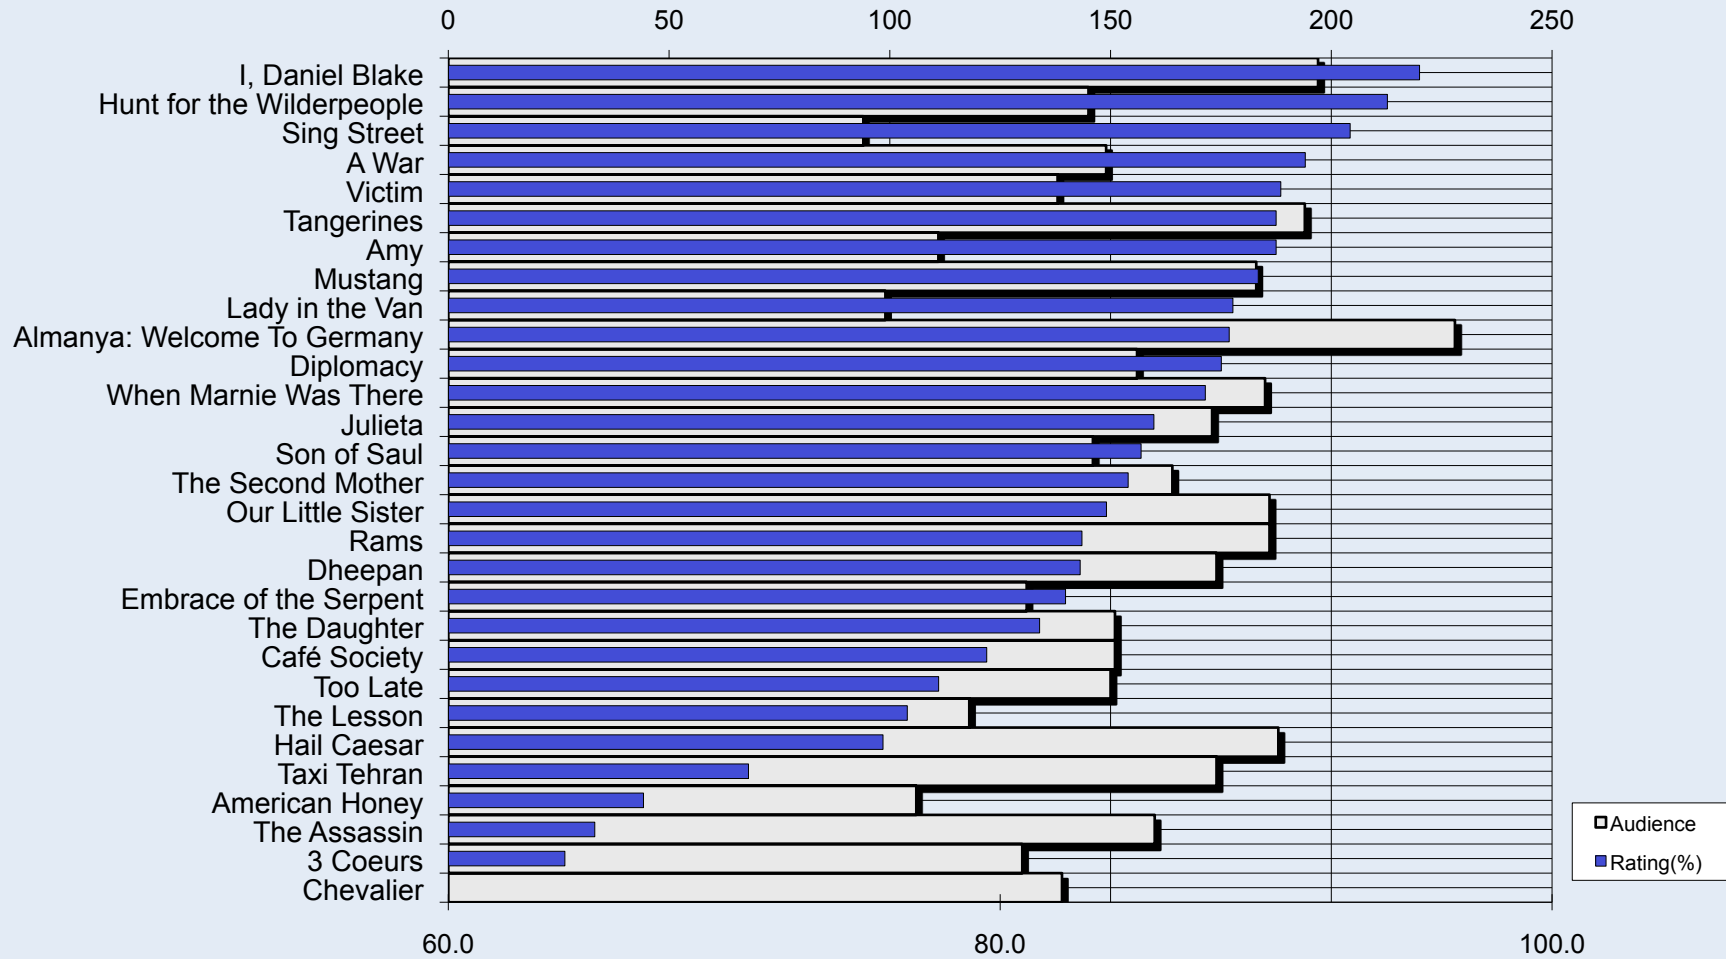

Audience Rating 2016/17

Audience

Voting Profile 2016/17

Normalised vote