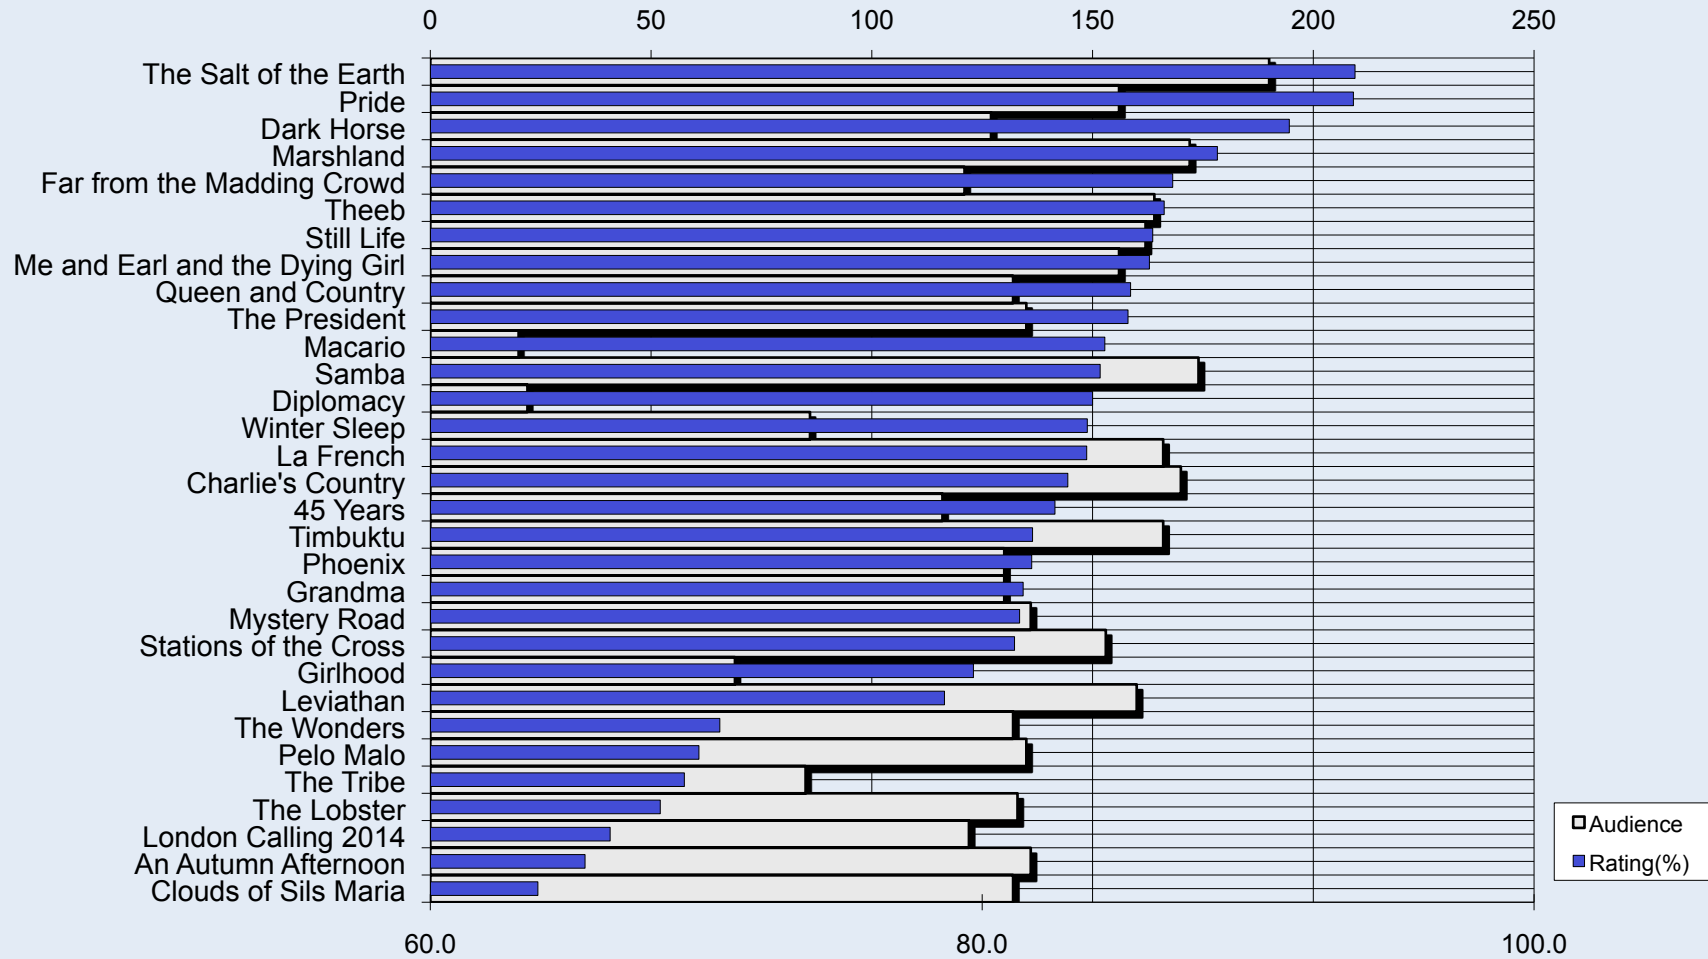

# Audience Rating 2015/16

Audience

# Voting Profile 2015/16

Normalised vote